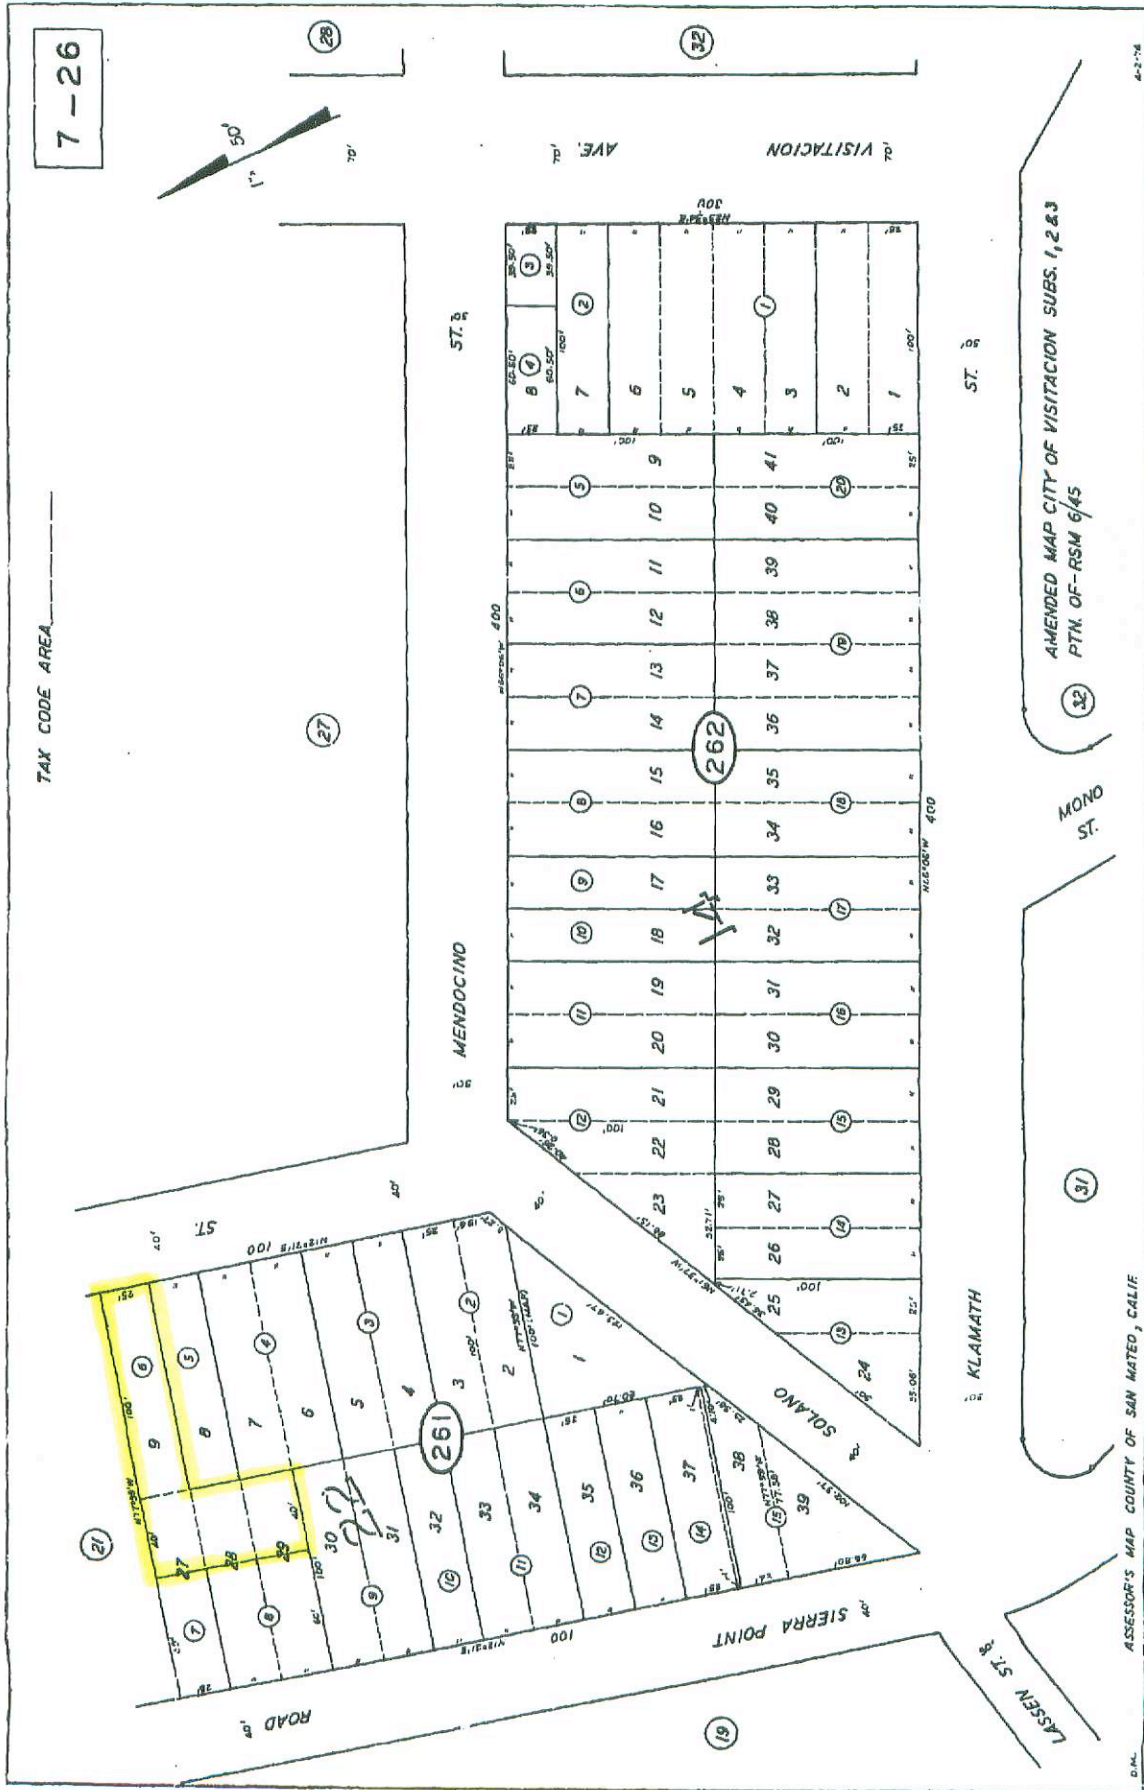

7-26

TAX CODE AREA

AMENDED MAP CITY OF VISITATION SUBS. 1, 2 & 3
PTN. OF-RSM 6/45

MONO. ST.

KLAMATH ST.

LASSEN ST. &

SIERRA POINT

SOLANO

MENDOCINO

AVENUE VISITATION

D.M. ASSESSOR'S MAP COUNTY OF SAN MATEO, CALIF.

4-2-74